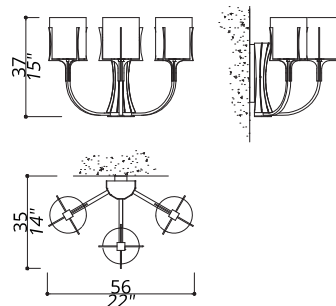

SHADE DIMENSIONS

cm. Ø 14 x H.16

SHADE FABRIC

TS24 (gold trevira wave)

NOTES

Dimensions are expressed in centimetres, if not otherwise specified.
All products may be customized subject to prior consulting with our technical department; please send your request to info@officina-luce.it.
Officina Luce (Registered brand of ISSARCH srl) reserves the right to change or delete, at any time and without prior warning, the technical specification of any model or the model itself, depending on technical and commercial requirements.

FLOW COLLECTION

Wall lamp

1123-NW-24

3 LIGHTS TYPE E14
MAX 42W

Ebony wood sticks central design.

FINISH

Structure and connection box in F_35 (antiqued nickel finish);
central structure in ebony wood in satin finish.