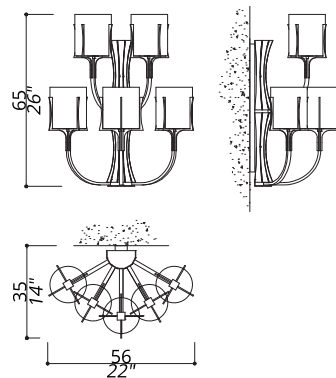

SHADE DIMENSIONS

cm. Ø 14 x H.16

SHADE FABRIC

TS24 (gold trevira wave)

NOTES

Dimensions are expressed in centimetres, if not otherwise specified.
All products may be customized subject to prior consulting with our technical department; please send your request to info@officina-luce.it.
Officina Luce (Registered brand of ISSARCH srl) reserves the right to change or delete, at any time and without prior warning, the technical specification of any model or the model itself, depending on technical and commercial requirements.

FLOW COLLECTION

Wall lamp

1124-GW-24

5 LIGHTS TYPE E14
MAX 42W

Ebony wood sticks central design.

FINISH

Structure and connection box in F_15 (satin gold finish);
central structure in ebony wood in satin finish.