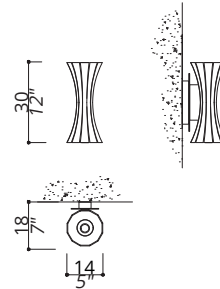

SHADE DIMENSIONS

cm. Ø 14 x H.16

SHADE FABRIC

TS24 (gold trevira wave)

NOTES

Dimensions are expressed in centimetres, if not otherwise specified.
All products may be customized subject to prior consulting with our technical department; please send your request to info@officina-luce.it.
Officina Luce (Registered brand of ISSARCH srl) reserves the right to change or delete, at any time and without prior warning, the technical specification of any model or the model itself, depending on technical and commercial requirements.

FLOW COLLECTION

Wall lamp

1129-GW

1 LIGHT TYPE GU10 LED INCLUDED
MAX 105W

Ebony wood sticks central design.

FINISH

Structure and base in F_15 (satin gold finish); central structure in ebony wood in satin finish. Metal base.

NOTES

Dimensions are expressed in centimetres, if not otherwise specified.
All products may be customized subject to prior consulting with our technical department; please send your request to info@officina-luce.it.
Officina Luce (Registered brand of ISSARCH srl) reserves the right to change or delete, at any time and without prior warning, the technical specification of any model or the model itself, depending on technical and commercial requirements.