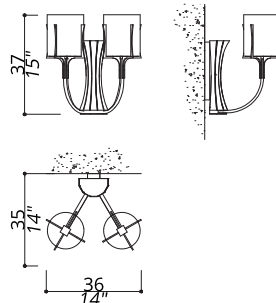

SHADE DIMENSIONS

cm. Ø 14 x H.16

SHADE FABRIC

TS24 (gold trevira wave)

NOTES

Dimensions are expressed in centimetres, if not otherwise specified.
All products may be customized subject to prior consulting with our
technical department; please send your request to info@officina-luce.it.
Officina Luce (Registered brand of ISSARCH srl) reserves the right to
change or delete, at any time and without prior warning, the technical
specification of any model or the model itself, depending on technical
and commercial requirements.

FLOW COLLECTION

Wall lamp

1122-GW-24

2 LIGHTS TYPE E14
MAX 42W

Ebony wood sticks central design.

FINISH

Structure and connection box in F_15 (satin gold finish);
central structure in ebony wood in satin finish.