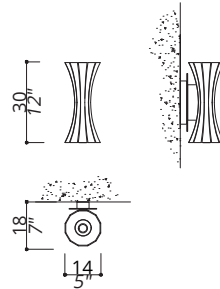

SHADE DIMENSIONS

cm. Ø 14 x H.16

SHADE FABRIC

TS24 (gold trevira wave)

NOTES

Dimensions are expressed in centimetres, if not otherwise specified.
All products may be customized subject to prior consulting with our
technical department; please send your request to info@officina-luce.it.
Officina Luce (Registered brand of ISSARCH srl) reserves the right to
change or delete, at any time and without prior warning, the technical
specification of any model or the model itself, depending on technical
and commercial requirements.

NOTES

Dimensions are expressed in centimetres, if not otherwise specified.
All products may be customized subject to prior consulting with our technical department; please send your request to info@officina-luce.it.
Officina Luce (Registered brand of ISSARCH srl) reserves the right to change or delete, at any time and without prior warning, the technical specification of any model or the model itself, depending on technical and commercial requirements.

FLOW COLLECTION

Wall lamp

1129-NW

1 LIGHT TYPE GU10 LED INCLUDED
MAX 105W

Ebony wood sticks central design.

FINISH

Structure and connection box in F_33 (satin nickel finish);
central structure in ebony wood in satin finish.