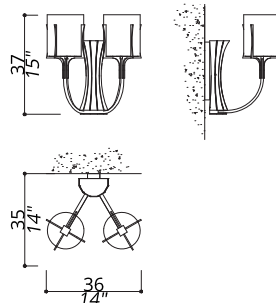

SHADE DIMENSIONS

cm. Ø 14 x H.16

SHADE FABRIC

TS24 (gold trevira wave)

NOTES

Dimensions are expressed in centimetres, if not otherwise specified.
All products may be customized subject to prior consulting with our
technical department; please send your request to info@officina-luce.it.
Officina Luce (Registered brand of ISSARCH srl) reserves the right to
change or delete, at any time and without prior warning, the technical
specification of any model or the model itself, depending on technical
and commercial requirements.

FLOW COLLECTION

Wall lamp

1122-NW-24

2 LIGHTS TYPE E14
MAX 42W

Ebony wood sticks central design.

FINISH

Structure and connection box in F_35 (antiqued nickel finish);
central structure in ebony wood in satin finish.