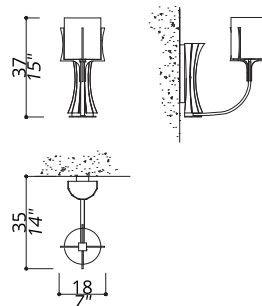

FLOW COLLECTION

Wall lamp

1121-GW-24

1 LIGHT TYPE E14
MAX 42W

Ebony wood sticks central design.

FINISH

Structure and connection box in F_15 (satin gold finish);
central structure in ebony wood in satin finish.

SHADE DIMENSIONS

cm. \emptyset 14 x H.16

SHADE FABRIC

TS24 (gold trevira wave)

NOTES

Dimensions are expressed in centimetres, if not otherwise specified.
All products may be customized subject to prior consulting with our technical department; please send your request to info@officina-luce.it.
Officina Luce (Registered brand of ISSARCH srl) reserves the right to change or delete, at any time and without prior warning, the technical specification of any model or the model itself, depending on technical and commercial requirements.

SHADE DIMENSIONS

cm. Ø 14 x H.16

SHADE FABRIC

TS24 (gold trevira wave)

NOTES

Dimensions are expressed in centimetres, if not otherwise specified.
All products may be customized subject to prior consulting with our
technical department; please send your request to info@officina-luce.it.
Officina Luce (Registered brand of ISSARCH srl) reserves the right to
change or delete, at any time and without prior warning, the technical
specification of any model or the model itself, depending on technical
and commercial requirements.