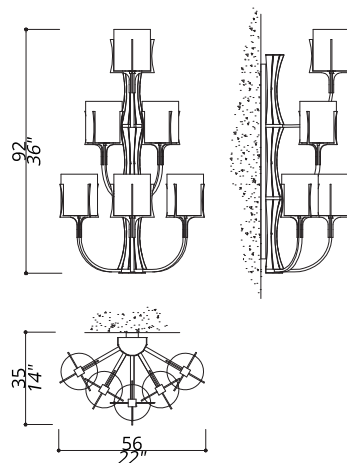

SHADE DIMENSIONS

cm. Ø 14 x H.16

SHADE FABRIC

TS24 (gold trevira wave)

NOTES

Dimensions are expressed in centimetres, if not otherwise specified.
All products may be customized subject to prior consulting with our
technical department; please send your request to info@officina-luce.it.
Officina Luce (Registered brand of ISSARCH srl) reserves the right to
change or delete, at any time and without prior warning, the technical
specification of any model or the model itself, depending on technical
and commercial requirements.

FLOW COLLECTION

Wall lamp

1125-GW-24

6 LIGHTS TYPE E14
MAX 42W

Ebony wood sticks central design.

FINISH

Structure and connection box in F_15 (satin gold finish);
central structure in ebony wood in satin finish.