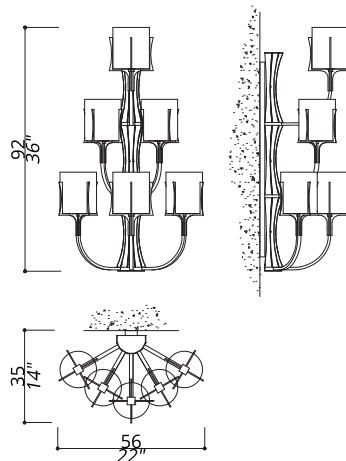

SHADE DIMENSIONS

cm. Ø 14 x H.16

SHADE FABRIC

TS24 (gold trevira wave)

NOTES

Dimensions are expressed in centimetres, if not otherwise specified.
All products may be customized subject to prior consulting with our
technical department; please send your request to info@officina-luce.it.
Officina Luce (Registered brand of ISSARCH srl) reserves the right to
change or delete, at any time and without prior warning, the technical
specification of any model or the model itself, depending on technical
and commercial requirements.

FLOW COLLECTION

Wall lamp

1125-NW-24

6 LIGHTS TYPE E14
MAX 42W

Ebony wood sticks central design.

FINISH

Structure and connection box in F_35 (antiqued nickel finish);
central structure in ebony wood in satin finish.