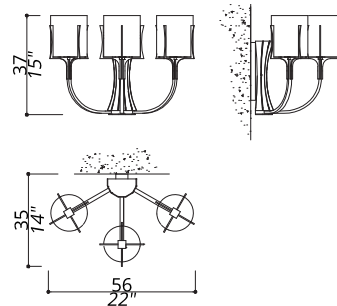

SHADE DIMENSIONS

cm. Ø 14 x H.16

SHADE FABRIC

TS24 (gold trevira wave)

NOTES

Dimensions are expressed in centimetres, if not otherwise specified.
All products may be customized subject to prior consulting with our technical department; please send your request to info@officina-luce.it.
Officina Luce (Registered brand of ISSARCH srl) reserves the right to change or delete, at any time and without prior warning, the technical specification of any model or the model itself, depending on technical and commercial requirements.

FLOW COLLECTION

Wall lamp

1123-GW-24

3 LIGHTS TYPE E14
MAX 42W

Ebony wood sticks central design.

FINISH

Structure and connection box in F_15 (satin gold finish);
central structure in ebony wood in satin finish.