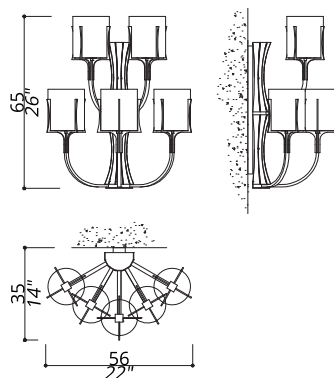

SHADE DIMENSIONS

cm. Ø 14 x H.16

SHADE FABRIC

TS24 (gold trevira wave)

NOTES

Dimensions are expressed in centimetres, if not otherwise specified.
All products may be customized subject to prior consulting with our technical department; please send your request to info@officina-luce.it.
Officina Luce (Registered brand of ISSARCH srl) reserves the right to change or delete, at any time and without prior warning, the technical specification of any model or the model itself, depending on technical and commercial requirements.

FLOW COLLECTION

Wall lamp

1124-NW-24

5 LIGHTS TYPE E14
MAX 42W

Ebony wood sticks central design.

FINISH

Structure and connection box in F_35 (antiqued nickel finish);
central structure in ebony wood in satin finish.