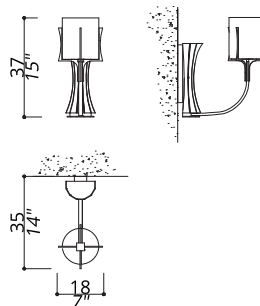

SHADE DIMENSIONS

cm. \emptyset 14 x H.16

SHADE FABRIC

TS24 (gold trevira wave)

NOTES

Dimensions are expressed in centimetres, if not otherwise specified.
All products may be customized subject to prior consulting with our technical department; please send your request to info@officina-luce.it.
Officina Luce (Registered brand of ISSARCH srl) reserves the right to change or delete, at any time and without prior warning, the technical specification of any model or the model itself, depending on technical and commercial requirements.

FLOW COLLECTION

Wall lamp

1121-NW-24

1 LIGHT TYPE E14
MAX 42W

Ebony wood sticks central design.

FINISH

Structure and connection box in F_35 (antiqued nickel finish);
central structure in ebony wood in satin finish.

SHADE DIMENSIONS

cm. Ø 14 x H.16

SHADE FABRIC

TS24 (gold trevira wave)

NOTES

Dimensions are expressed in centimetres, if not otherwise specified.
All products may be customized subject to prior consulting with our
technical department; please send your request to info@officina-luce.it.
Officina Luce (Registered brand of ISSARCH srl) reserves the right to
change or delete, at any time and without prior warning, the technical
specification of any model or the model itself, depending on technical
and commercial requirements.